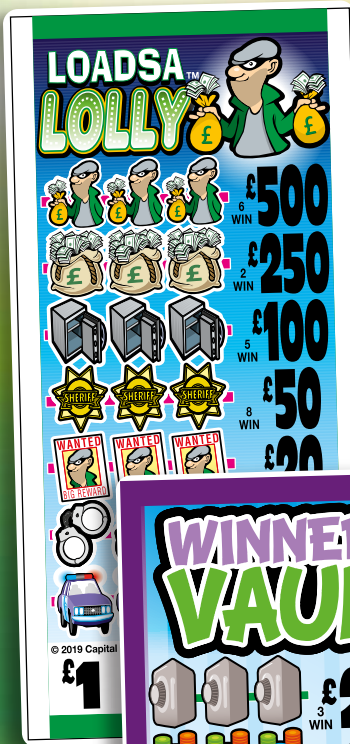

The South East's leading gaming & amusement machine supplier

01959 564 331

automaticmachineservices.co.uk