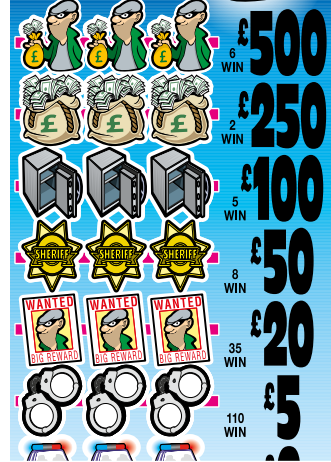

LOADSA LOLLY™