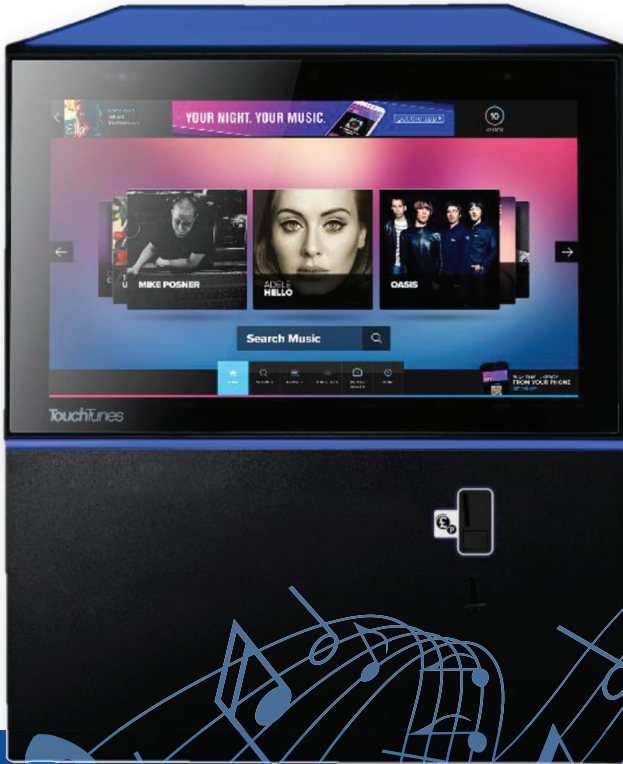

DIGITAL JUKEBOXES

Playdium

Diverse music profiles
Dynamically learns musical taste
Customized song recommendations
PhotoBooth
Contactless payment option

Height 770mm
Width 600mm
Depth 240mm

Contactless payment
available